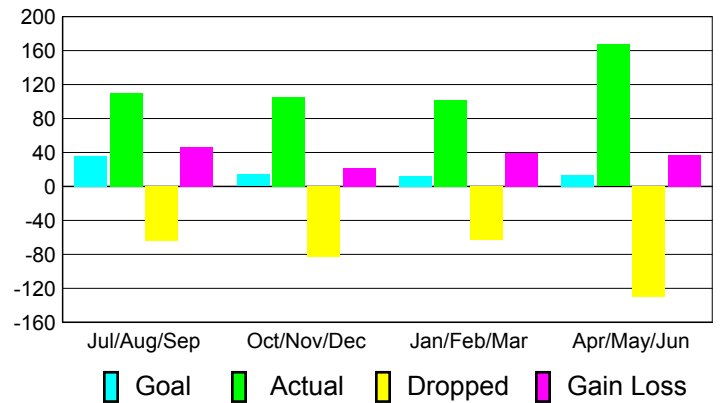

### YTD Status Quo Clubs 2010-2011

Status Quo Clubs Compared to Status Quo Members

## MEMBERSHIP

**Membership Results  
2010-2011**

**Membership  
2009-2010**

Month	Net Memb Goal	Actual New Memb	Actual Dropped Memb	Gain/Loss of Memb	Gain/Loss of Memb
Jul/Aug/Sep	36	110	-64	46	-10
Oct/Nov/Dec	14	105	-83	22	9
Jan/Feb/Mar	12	102	-63	39	3
Apr/May/June	13	167	-130	37	11
<b>Totals</b>	<b>75</b>	<b>484</b>	<b>-340</b>	<b>144</b>	<b>13</b>

### Membership Results 2010-2011

Goal, New, Dropped, Gain/Loss

### Comparison of Membership Gain/Loss

Current Year Compared to the Previous Year