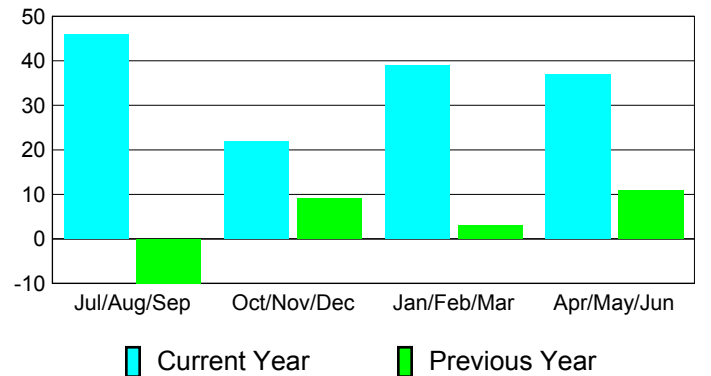

Gender Comparison 2010-2011

Jul/Aug/Sep

Oct/Nov/Dec

Jan/Feb/Mar

Apr/May/June

Male

Female