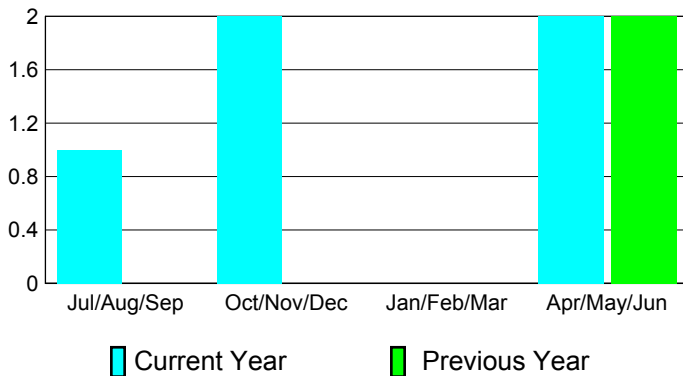

2010-2011 GMT Reports for District (or Undistricted) **District 201Q1**

GMT: **JOHN ROWLAND MC ATEE**

Location: **AUSTRALIA**

GMT CA: **7**

CLUBS

**Club Results
2010-2011**

**Clubs
2009-2010**

Month	New Club Goal	Actual New Clubs	Actual Dropped Clubs	Gain/Loss of Clubs	Gain/Loss of Clubs
Jul/Aug/Sep	1	2	-1	1	0
Oct/Nov/Dec	1	2	0	2	0
Jan/Feb/Mar	0	1	-1	0	0
Apr/May/June	1	2	0	2	2
Totals	3	7	-2	5	2

Club Results 2010-2011

Goal, New, Dropped, Gain/Loss

Comparison of Club Gain/Loss

Current Year Compared to the Previous Year

YTD Status Quo Clubs 2010-2011

Status Quo Clubs Compared to Status Quo Members

MEMBERSHIP

**Membership Results
2010-2011**

**Membership
2009-2010**

Month	Net Memb Goal	Actual New Memb	Actual Dropped Memb	Gain/Loss of Memb	Gain/Loss of Memb
Jul/Aug/Sep	36	110	-64	46	-10
Oct/Nov/Dec	14	105	-83	22	9
Jan/Feb/Mar	12	102	-63	39	3
Apr/May/June	13	167	-130	37	11
Totals	75	484	-340	144	13

Membership Results 2010-2011

Goal, New, Dropped, Gain/Loss

Comparison of Membership Gain/Loss

Current Year Compared to the Previous Year

Gender Comparison 2010-2011

Jul/Aug/Sep

Oct/Nov/Dec

Jan/Feb/Mar

Apr/May/June

Male

Female