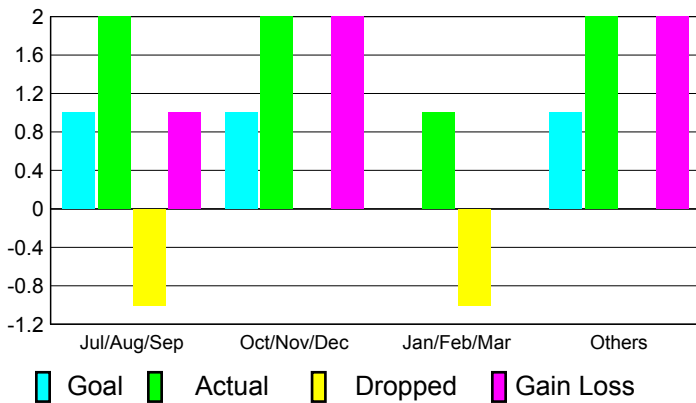

## CLUBS

**Club Results  
2010-2011**

**Clubs  
2009-2010**

Month	New Club Goal	Actual New Clubs	Actual Dropped Clubs	Gain/Loss of Clubs	Gain/Loss of Clubs
Jul/Aug/Sep	1	2	-1	1	0
Oct/Nov/Dec	1	2	0	2	0
Jan/Feb/Mar	0	1	-1	0	0
Apr/May/June	1	2	0	2	2
<b>Totals</b>	<b>3</b>	<b>7</b>	<b>-2</b>	<b>5</b>	<b>2</b>

### Club Results 2010-2011

Goal, New, Dropped, Gain/Loss

### Comparison of Club Gain/Loss

Current Year Compared to the Previous Year